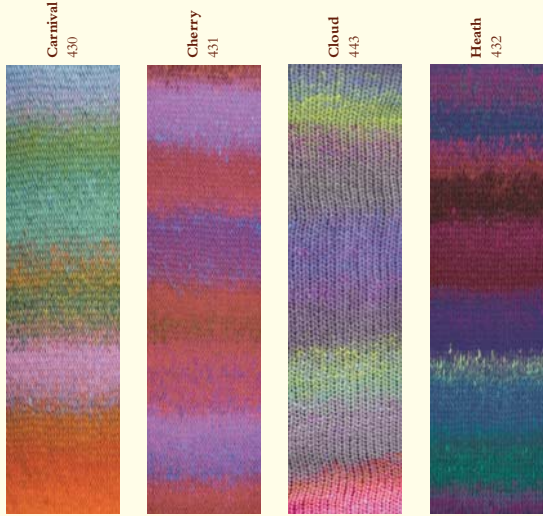

100% Lambswool  
9802113 10 x 100g balls per pack approx 160m (175yds) per ball \* New Shades AW 2010

100% Lambswool  
9802113 10 x 100g balls per pack approx 160m (175yds) per ball \* New Shades AW 2010